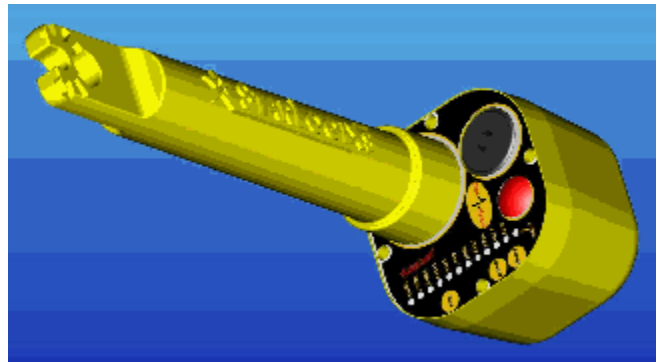

Can you see if there is a live power line here?

LiveTester Can!

In an emergency things are happening fast and dangers are everywhere. LiveTester is a fast, easy and accurate way to identify one of those dangers. It is a small, easy to use voltage detector which can tell you at the touch of a button if there are any hidden downed power lines or other sources of dangerous voltage before emergency and rescue personnel come into contact with them.

With a list price well below \$500, the LiveTester may be one of your least costly and most valuable pieces of equipment.

- * **Patented Ferro Electric Detector**
- * **Static Discriminator Eliminates False Positives**
- * **Electronic Touchpad Control**
- * **Full Built-in Self Test Function**
- * **High Quality Loud Beeper**
- * **Water Resistant Design**
- * **Visual Indicators**
- * **Auto Power Off**
- * **Visual and Audible Feedback**
- * **Low Battery Indicator**